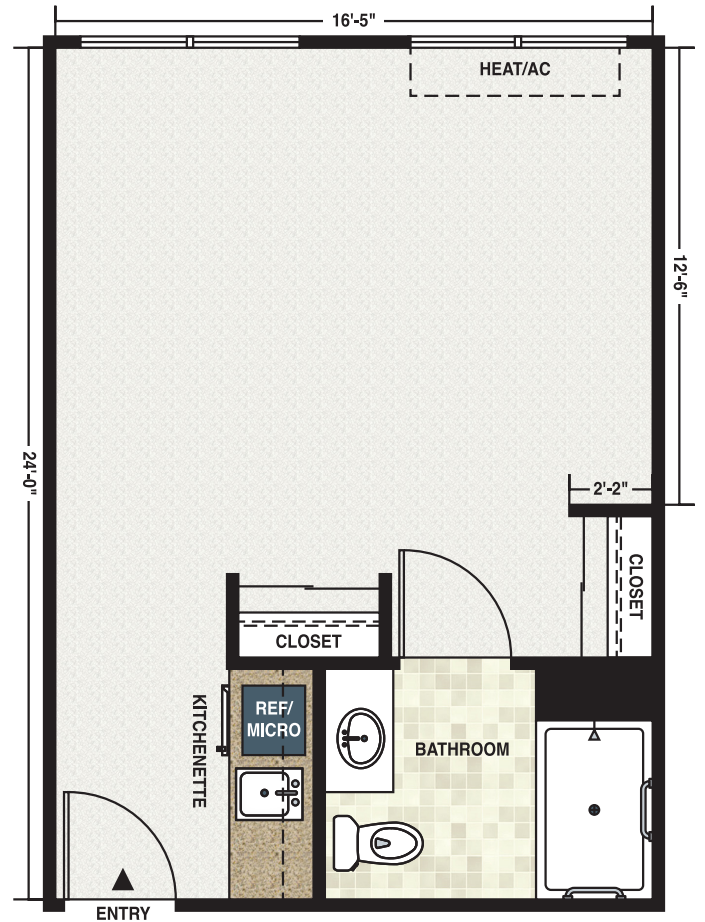

## MAPLE

Studio, One Bathroom  
400 Sq. Ft.

## ASH

Studio, One Bathroom  
425 Sq. Ft.

*Dimensions and square footages may vary slightly.*

## ALDER

Studio, One Bathroom

480 Sq. Ft.

*Dimensions and square footages may vary slightly.*

## CEDAR

One Bedroom, One Bathroom

435 Sq. Ft.

*Dimensions and square footages may vary slightly.*