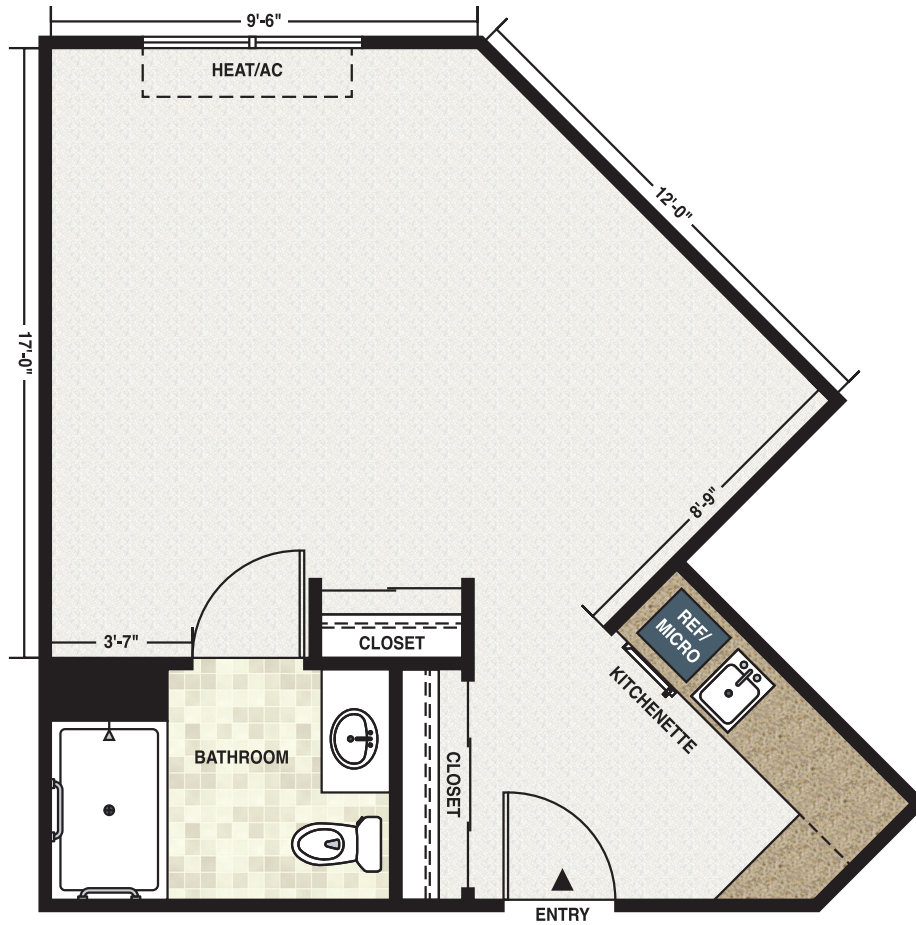

## MAPLE

Studio, One Bathroom  
400 Sq. Ft.

## ASH

Studio, One Bathroom  
425 Sq. Ft.

*Dimensions and square footages may vary slightly.*

## ALDER

Studio, One Bathroom

480 Sq. Ft.

*Dimensions and square footages may vary slightly.*

## CEDAR

One Bedroom, One Bathroom

435 Sq. Ft.

*Dimensions and square footages may vary slightly.*