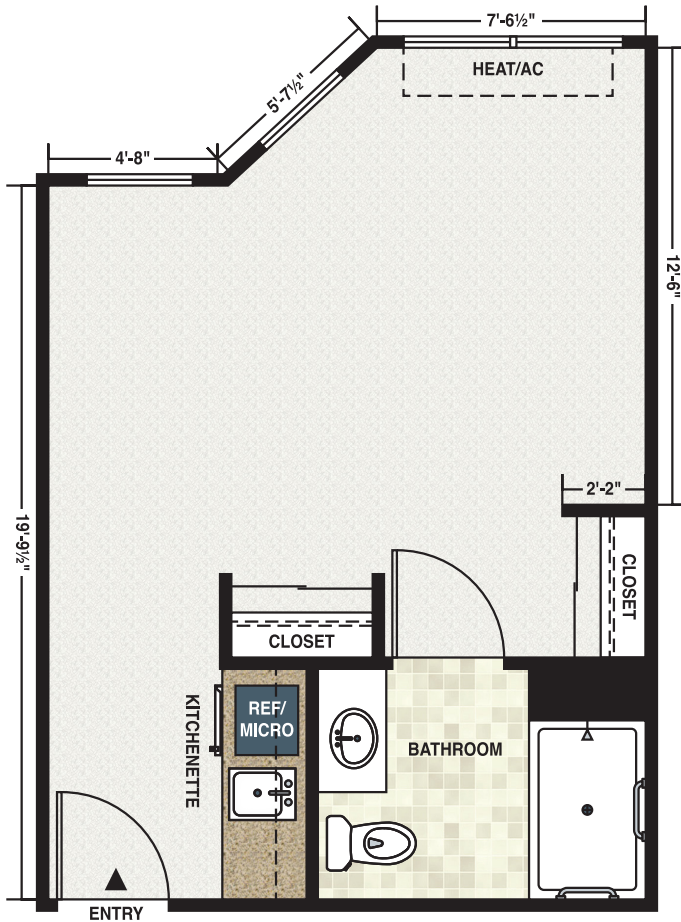

## MAPLE

Studio, One Bathroom  
400 Sq. Ft.

## ASH

Studio, One Bathroom  
425 Sq. Ft.

*Dimensions and square footages may vary slightly.*

## ALDER

Studio, One Bathroom

480 Sq. Ft.

*Dimensions and square footages may vary slightly.*

## CEDAR

One Bedroom, One Bathroom

435 Sq. Ft.

*Dimensions and square footages may vary slightly.*