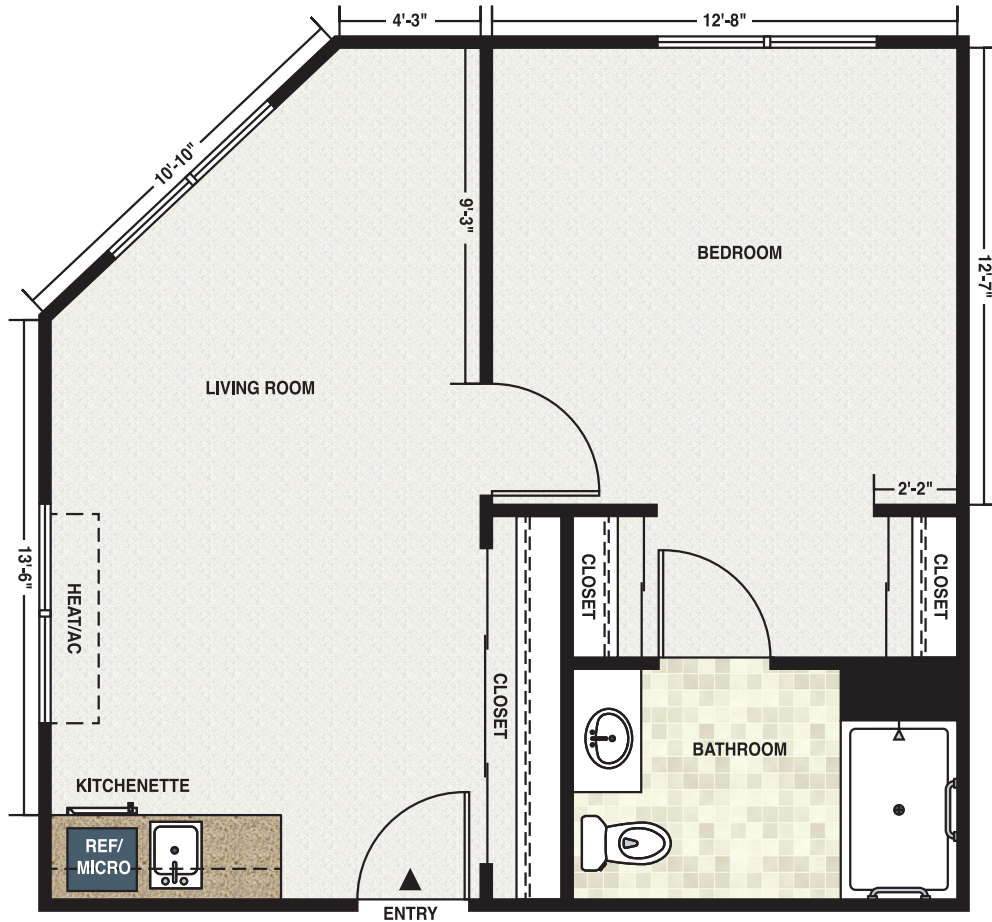

## JUNIPER

One Bedroom, One Bathroom

542 Sq. Ft.

*Dimensions and square footages may vary slightly.*

# — ASSISTED LIVING APARTMENTS —

## DOUGLAS

One Bedroom, One Bathroom  
613 Sq. Ft.

*Dimensions and square footages may vary slightly.*