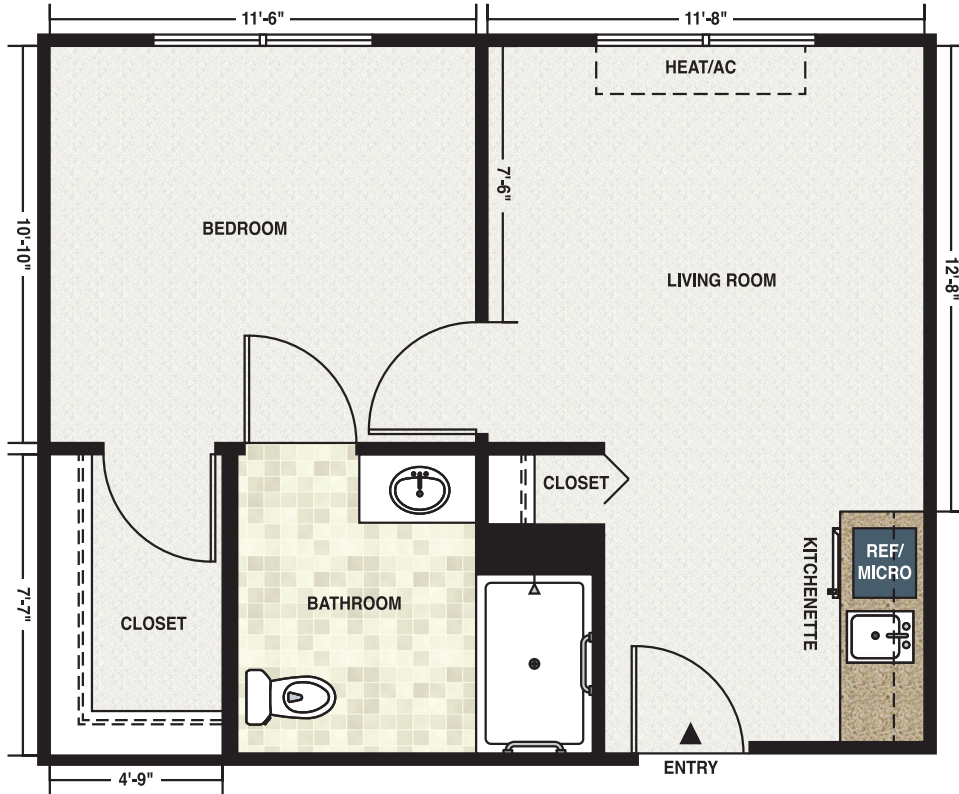

## ASH

Studio, One Bathroom  
425 Sq. Ft.

*Dimensions and square footages may vary slightly.*

## ALDER

Studio, One Bathroom

480 Sq. Ft.

*Dimensions and square footages may vary slightly.*

## CEDAR

One Bedroom, One Bathroom

435 Sq. Ft.

*Dimensions and square footages may vary slightly.*